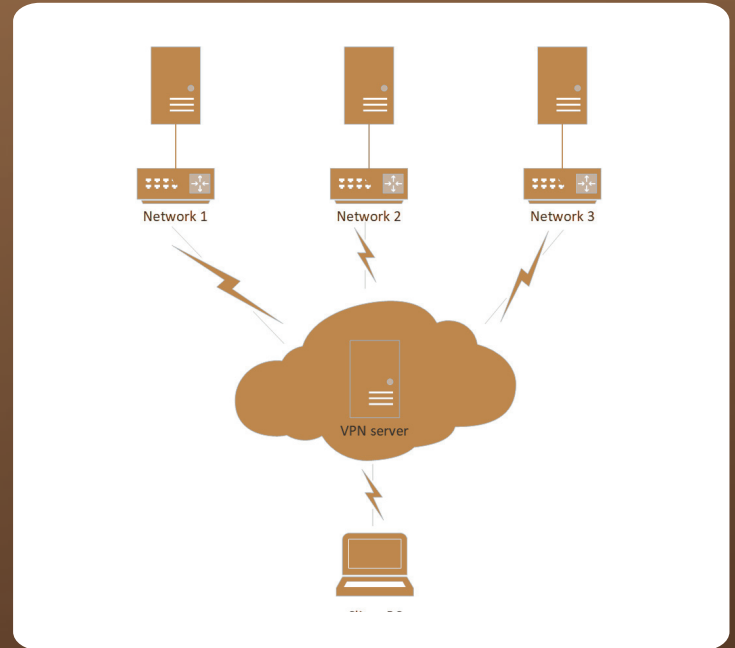

VPN ROUTING

We design comprehensive, scalable and secure routing platforms for enterprises. SMB's for consolidated or distributed networks to provide enterprise wide routing solutions. With our several support options, you can sure that your network in safe hands.